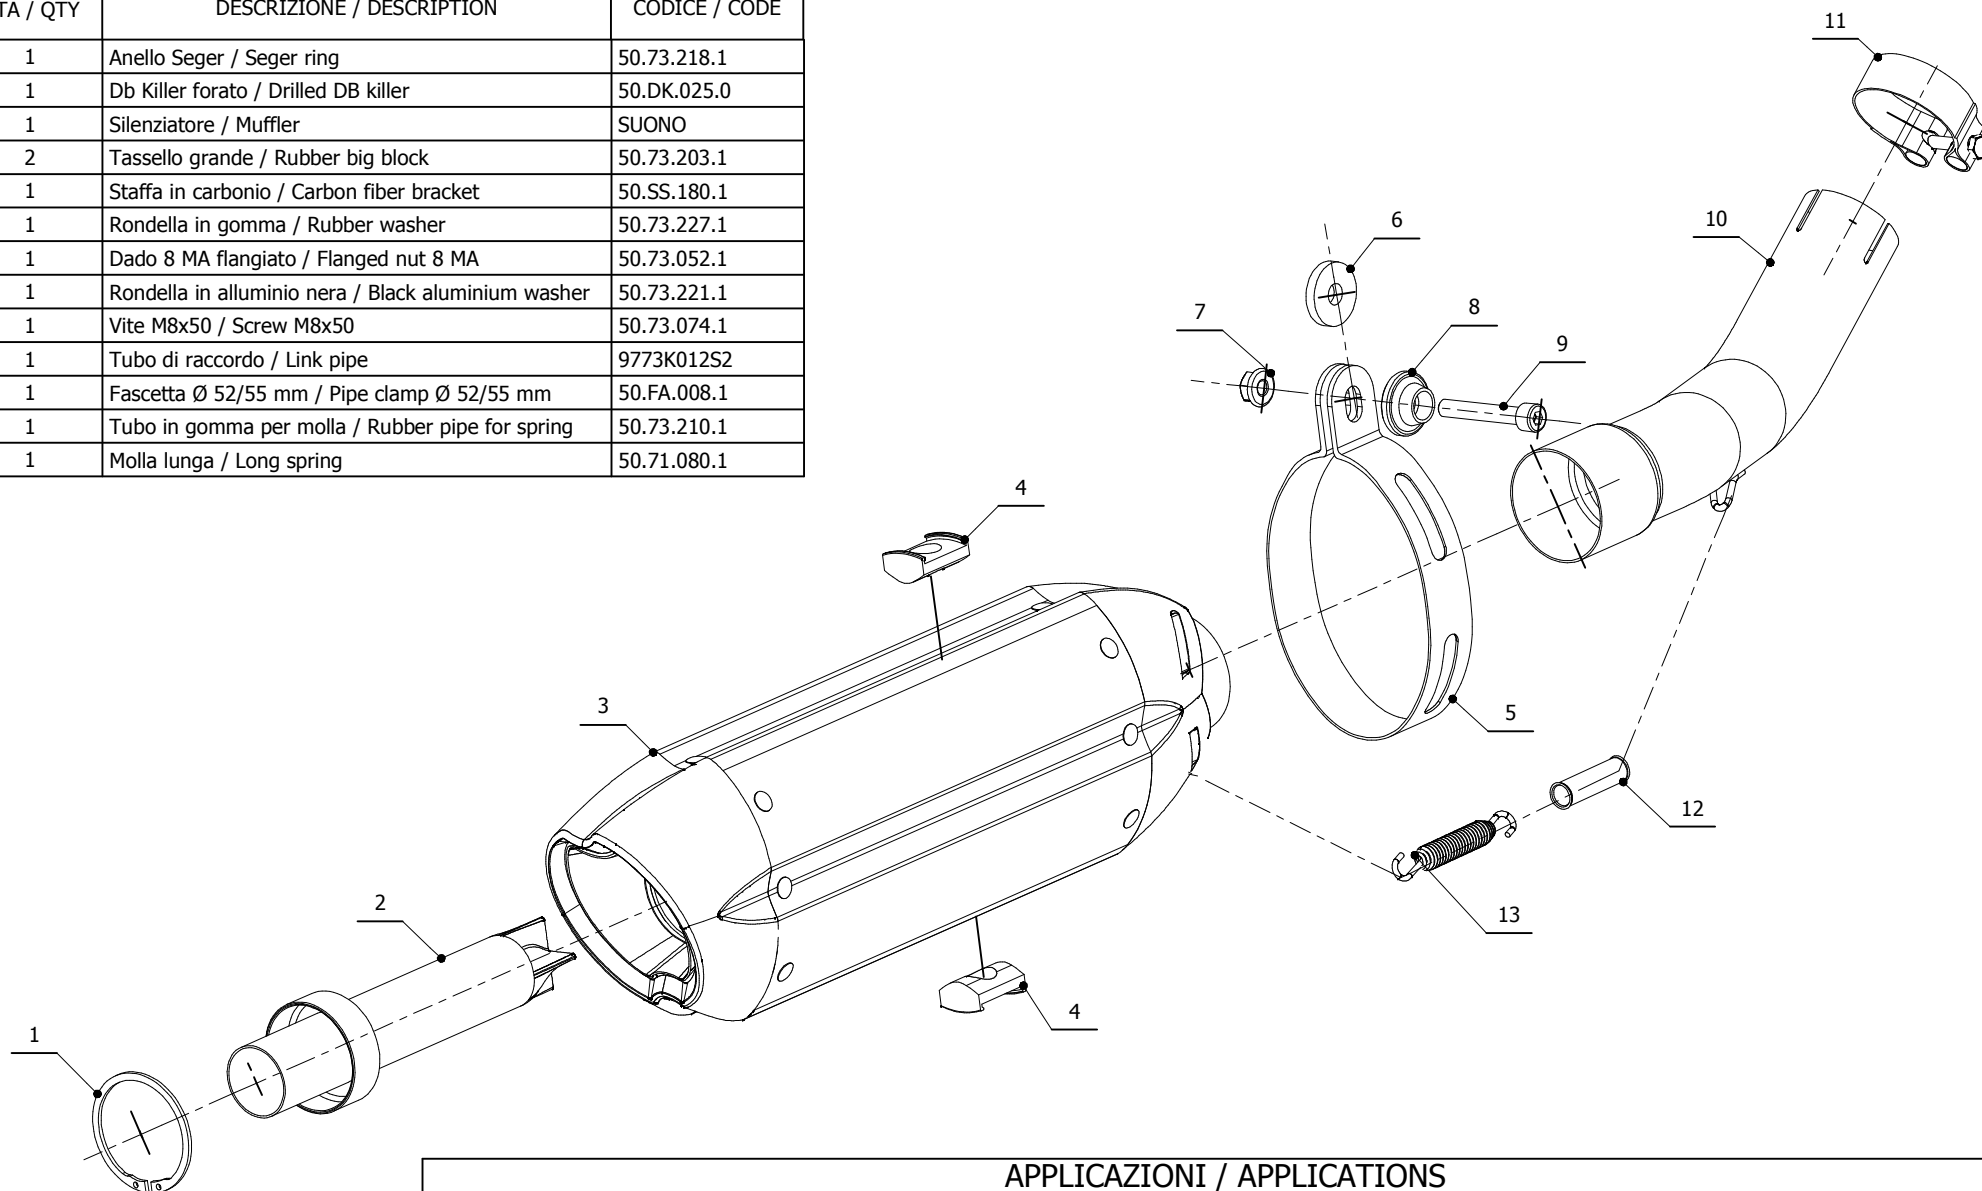

MODEL KAWASAKI ZX-10 R

YEAR 2004-2005

LINE SPORT

MUFFLER SUONO

SCHEMATIC

ELENCO PARTI / PARTS LIST

#	QTÀ / QTY	DESCRIZIONE / DESCRIPTION	CODICE / CODE
1	1	Anello Seger / Seger ring	50.73.218.1
2	1	Db Killer forato / Drilled DB killer	50.DK.025.0
3	1	Silenziatore / Muffler	SUONO
4	2	Tassello grande / Rubber big block	50.73.203.1
5	1	Staffa in carbonio / Carbon fiber bracket	50.SS.180.1
6	1	Rondella in gomma / Rubber washer	50.73.227.1
7	1	Dado 8 MA flangiato / Flanged nut 8 MA	50.73.052.1
8	1	Rondella in alluminio nera / Black aluminium washer	50.73.221.1
9	1	Vite M8x50 / Screw M8x50	50.73.074.1
10	1	Tubo di raccordo / Link pipe	9773K012S2
11	1	Fascetta Ø 52/55 mm / Pipe clamp Ø 52/55 mm	50.FA.008.1
12	1	Tubo in gomma per molla / Rubber pipe for spring	50.73.210.1
13	1	Molla lunga / Long spring	50.71.080.1

APPLICAZIONI / APPLICATIONS

CODICE / CODE	TUBO / PIPE	SILENZIATORE / MUFFLER	FASCETTA / CLAMP
K.012.L7	INOX / ST. STEEL	INOX (COPPE CARBONIO) / ST. STEEL (CARBON CAPS)	CARBONIO / CARBON FIBER