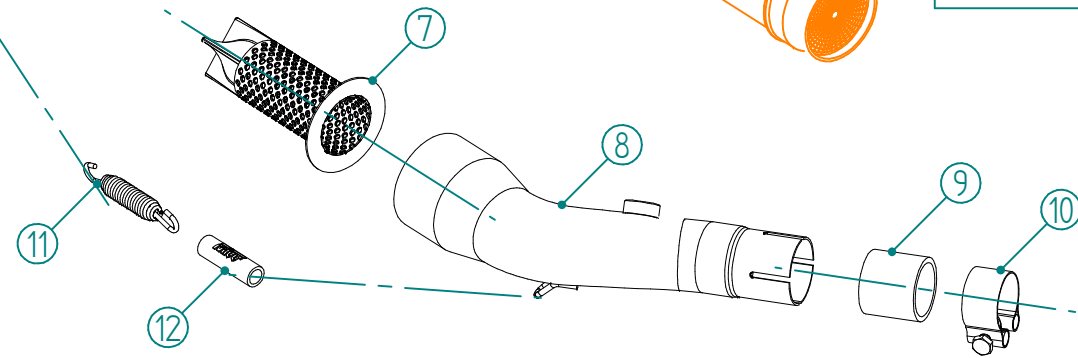

#	DESCRIPTION	PART NUMBER	QTY
1	Silenziatore / Muffler db killer 50.DK.155.0	MOVER L.400 Ø: 55	1
2	Rondella M8 / Washer M8	50.73.270.1	2
3	Dado M8 flangiato / Flanged nut M8	50.73.393.1	2
4	Vite M10x25 / Screw M10x25	50.73.183.1	3
5	Rondella M10 / Washer M10	50.73.013.1	3
6	Staffa / Bracket	50.S5.1360.0	1
7	dB Killer	50.DK.082.0	1
8	Tubo di raccordo / Link pipe	97MVHO0002SV	1
9	Guarnizione in grafite / Graphite bush	50.72.29.34.31	1
10	Fascetta Ø 31/34 mm / Pipe clamp Ø 31/34 mm	50.FA.001.1	1
11	Molla media / Mid-size spring	50.73.359.1	1
12	Tubo in gomma per molla / Rubber pipe for spring	50.73.210.1	1

Catalytic Converter
Cod. ACC.042.A1

Optional for MV.HO.0004.LV
Included in MV.HO.0004.KV

APPLICAZIONI / APPLICATIONS			
Codice / Code	Silenziatore / Muffler	Tubo / Pipe	Note
MV.HO.0004.LV	BLACK	INOX / ST. STEEL	CATALYTIC CONVERTER NOT INCLUDED
MV.HO.0004.KV	BLACK	INOX / ST. STEEL	CATALYTIC CONVERTER INCLUDED