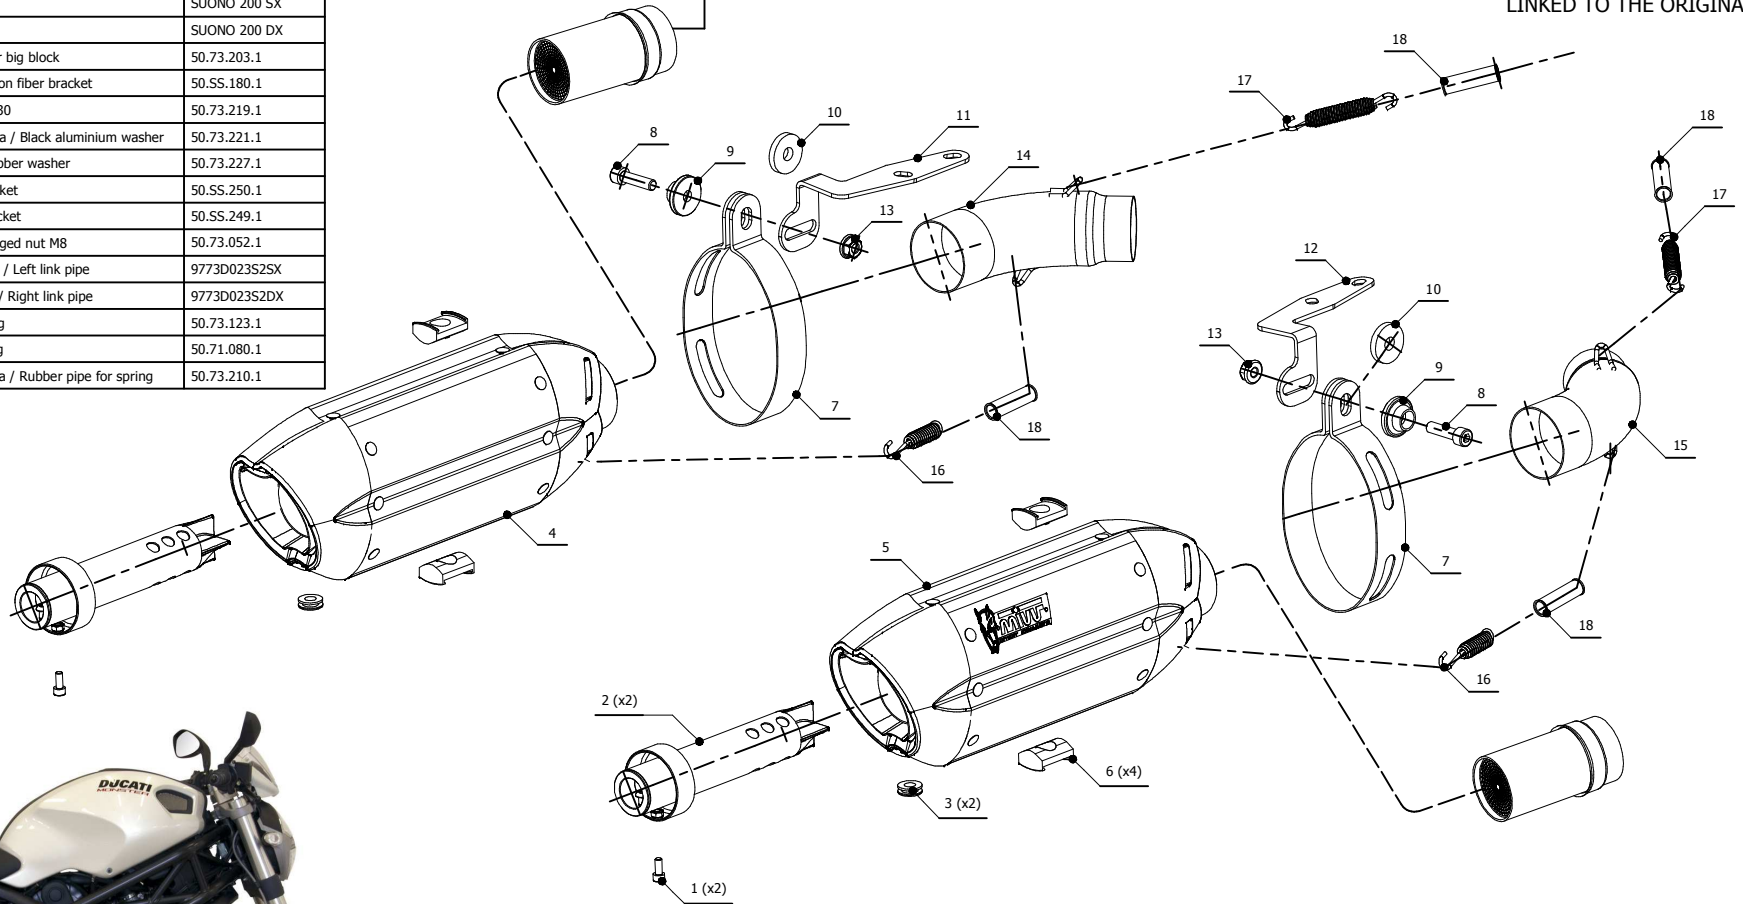

MODEL DUCATI MONSTER 696

YEAR 2008 - 2014

LINE SLIP ON

MUFFLER SUONO

SCHEMATIC

ELENCO PARTI / PARTS LIST

#	QTÀ / QTY	DESCRIZIONE / DESCRIPTION	CODICE / CODE
1	2	Vite M5x12 / Screw M5 x 12	50.73.628.1
2	2	Db Killer / DB killer	50.DK.072.0
3	2	Tappo in gomma / Rubber stopper	50.73.266.1
4	1	Silenziatore / Muffler	SUONO 200 SX
5	1	Silenziatore / Muffler	SUONO 200 DX
6	4	Tassello grande / Rubber big block	50.73.203.1
7	2	Staffa in carbonio / Carbon fiber bracket	50.SS.180.1
8	2	Vite M8x30 / Screw M8x30	50.73.219.1
9	2	Rondella in alluminio nera / Black aluminium washer	50.73.221.1
10	2	Rondella in gomma / Rubber washer	50.73.227.1
11	1	Staffa sinistra / Left bracket	50.SS.250.1
12	1	Staffa destra / Right bracket	50.SS.249.1
13	2	Dado M8 flangiato / Flanged nut M8	50.73.052.1
14	1	Tubo di raccordo sinistro / Left link pipe	9773D023S2SX
15	1	Tubo di raccordo destro / Right link pipe	9773D023S2DX
16	2	Molla corta / Short Spring	50.73.123.1
17	2	Molla lunga / Long spring	50.71.080.1
18	4	Tubo in gomma per molla / Rubber pipe for spring	50.73.210.1

Catalytic Converter
Cod. ACC.033.A2

Optional for D.023.L7 - D.023.L9
Included in D.023.K7 - D.023.K9

COLLEGATO AL TUBO ORIGINALE
LINKED TO THE ORIGINAL PIPE

APPLICAZIONI / APPLICATIONS

CODICE / CODE	SILENZIATORE / MUFFLER	TUBO / PIPE	FASCETTA / CLAMP	NOTE
D.023.L7 D.023.L9	INOX (COPPE CARBONIO) / ST. STEEL (CARBON CAPS) STEEL BLACK	INOX / ST. STEEL	CARBONIO / CARBON FIBER	CATALYTIC CONVERTER NOT INCLUDED
D.023.K7 D.023.K9	INOX (COPPE CARBONIO) / ST. STEEL (CARBON CAPS) STEEL BLACK	INOX / ST. STEEL	CARBONIO / CARBON FIBER	CATALYTIC CONVERTER INCLUDED